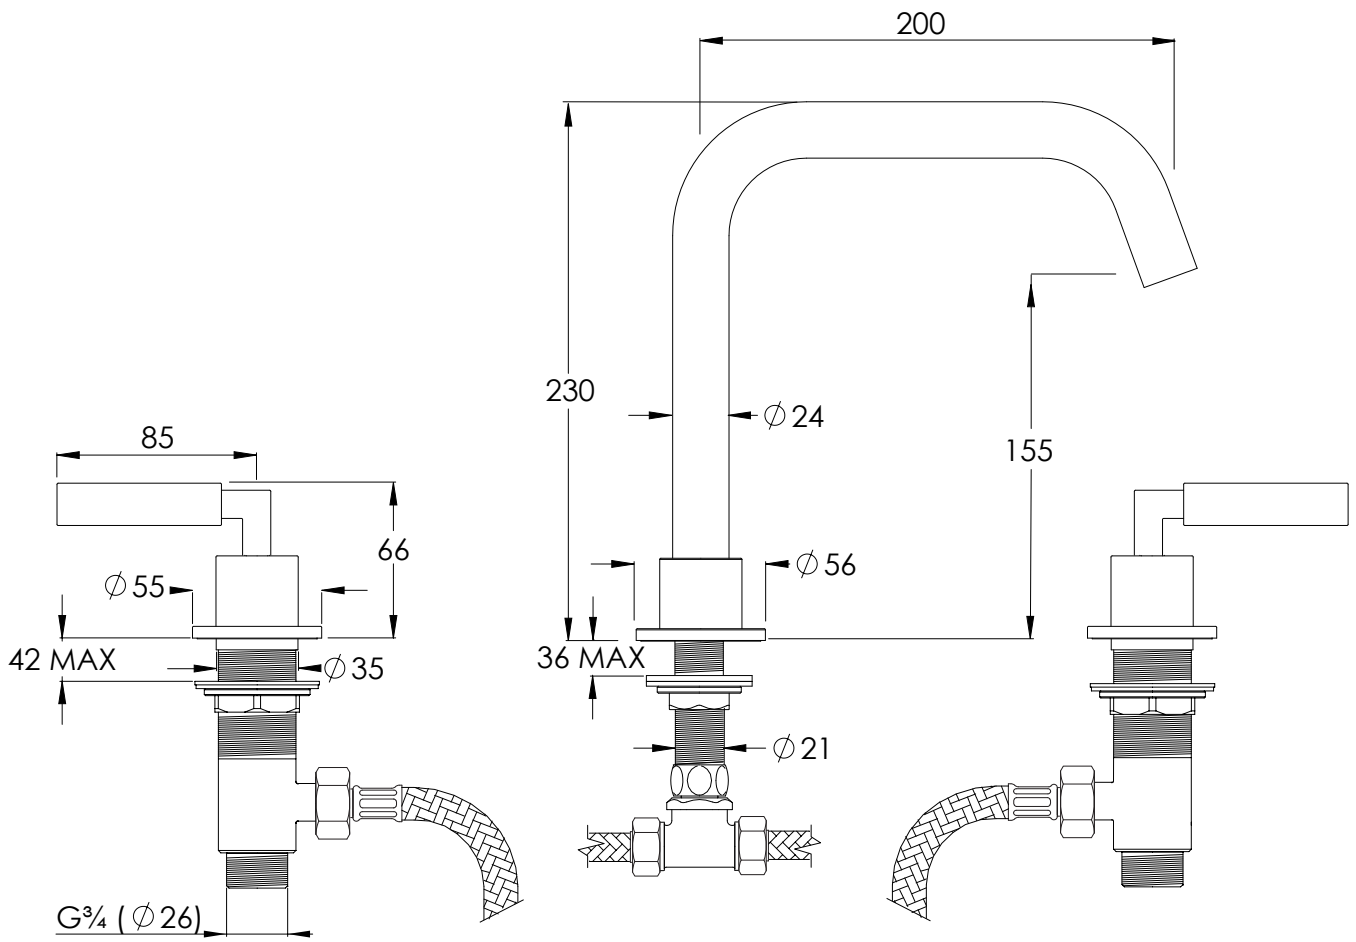

COALBROOK

ZU2006

DECK MOUNTED BATH FILLER

DATE: 04/01/22

REVISION: A

DIMENSIONS IN MILLIMETRES

WHILST EVERY EFFORT IS MADE TO ENSURE THE ACCURACY OF THESE DATA SHEETS THEY ARE SUBJECT TO CHANGE WITHOUT NOTICE AS PART OF THE COMPANY'S PRODUCT DEVELOPMENT PROCESS